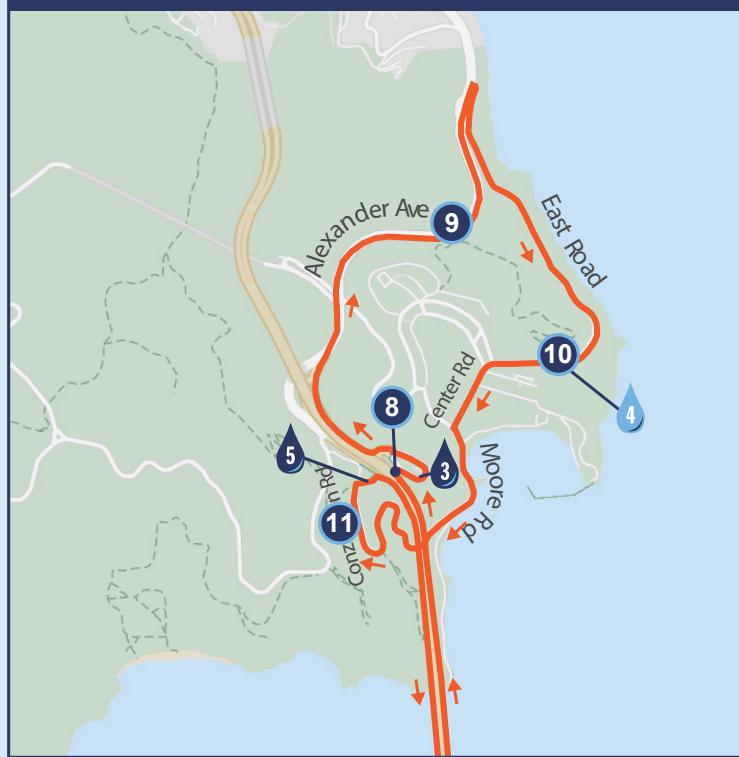

GOLDEN GATE BRIDGE

FIRST HALF FINISH

FIRST HALF START

LEGEND

- RACE ROUTE
- MILE MARKER
- WATER STOP/AID STATION
- AID STATION WITH CHARGEL
- SHUTTLE BUS

SPONSORED BY

FIRST HALF MARATHON