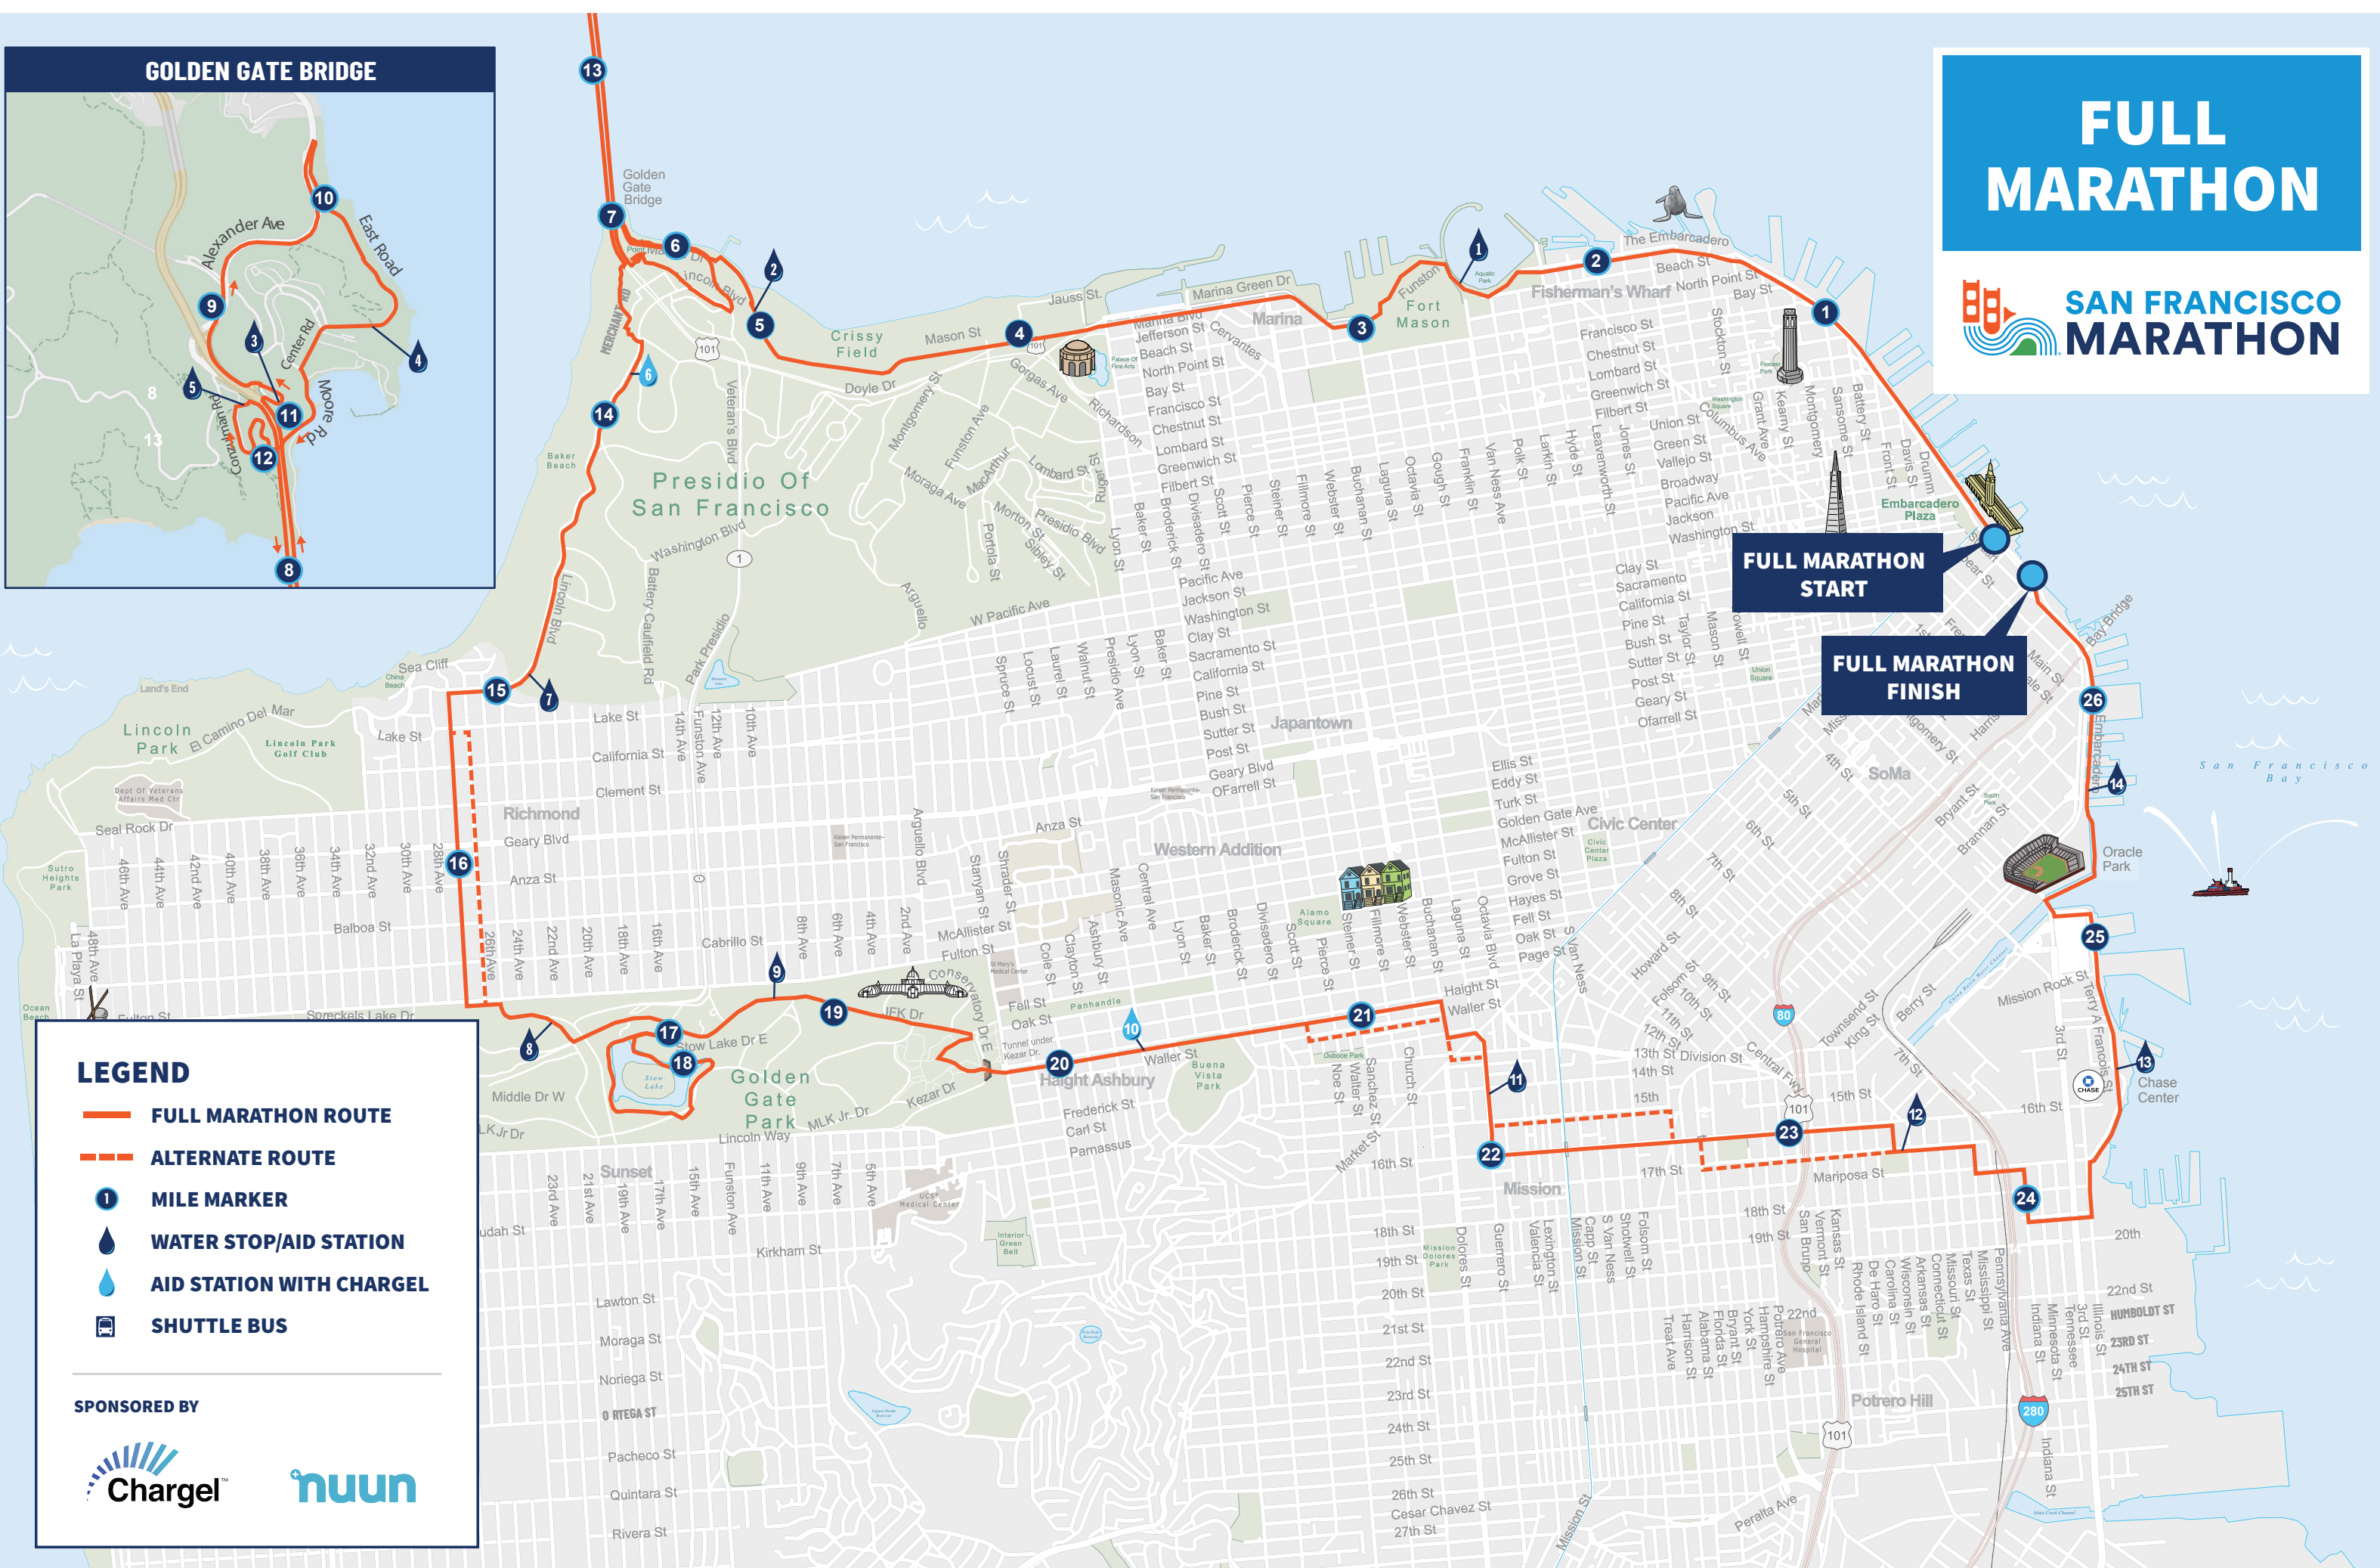

GOLDEN GATE BRIDGE

FULL MARATHON

SAN FRANCISCO MARATHON

FULL MARATHON START

FULL MARATHON FINISH

LEGEND

- FULL MARATHON ROUTE
- - - ALTERNATE ROUTE
- ① MILE MARKER
- 💧 WATER STOP/AID STATION
- 💧 AID STATION WITH CHARGEL
- 🚌 SHUTTLE BUS

SPONSORED BY

FULL MARATHON ELEVATION

START ELEVATION

26 FT

MAX ELEVATION

334FT

GAIN

1,437 FT