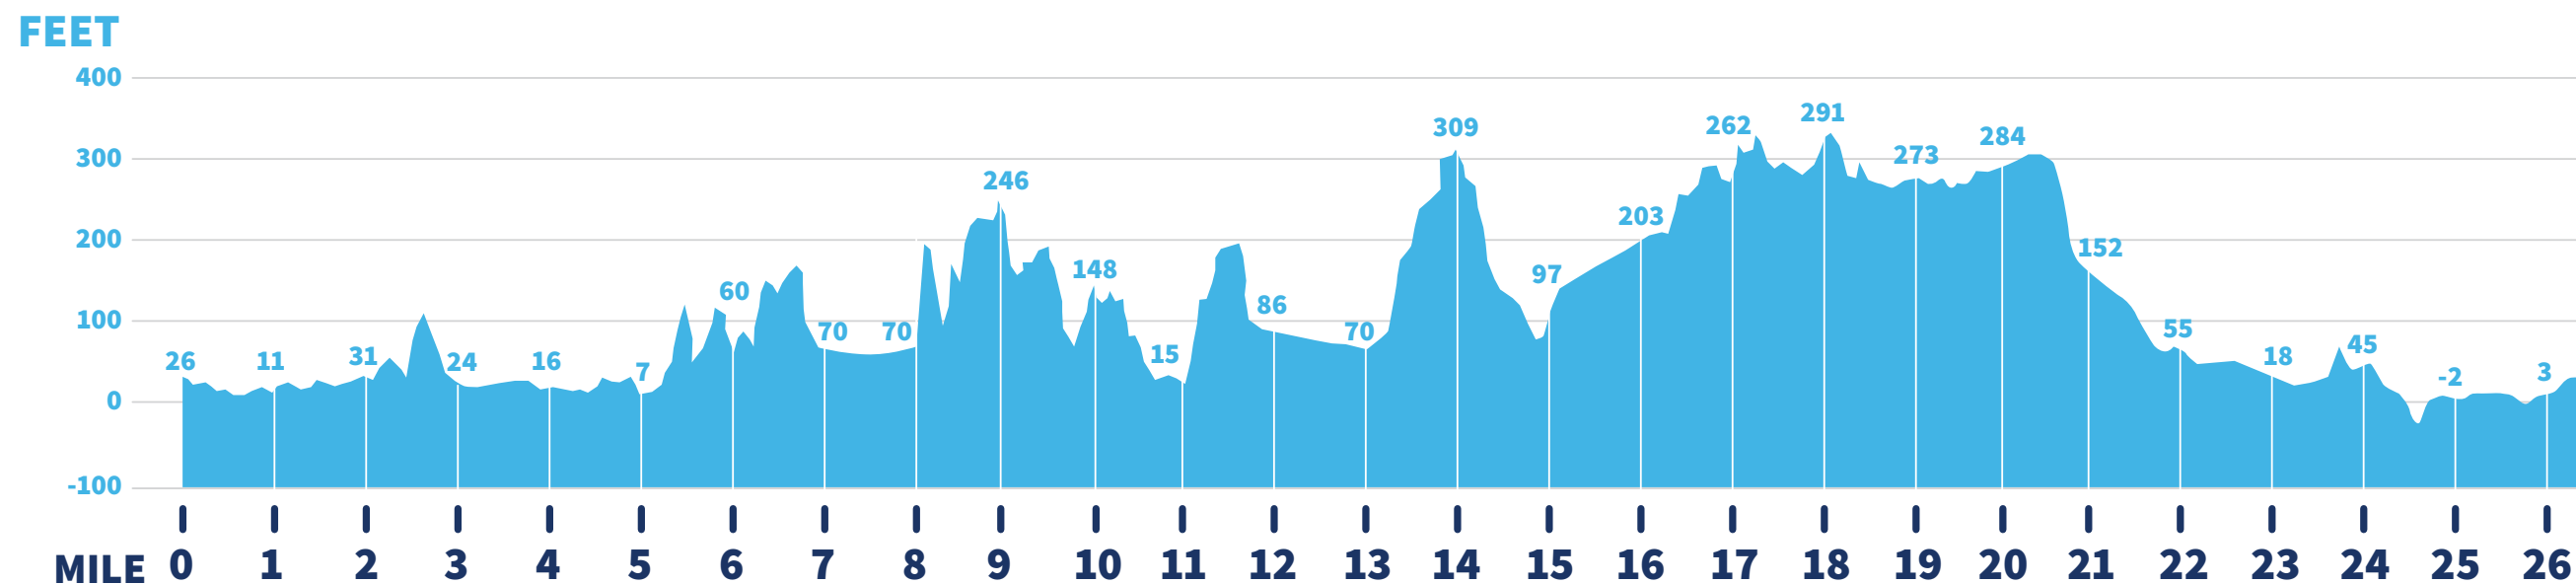

GOLDEN GATE BRIDGE

FULL MARATHON

SAN FRANCISCO MARATHON

FULL MARATHON START

FULL MARATHON FINISH

LEGEND

- FULL MARATHON ROUTE
- - - ALTERNATE ROUTE
- ① MILE MARKER
- 💧 WATER STOP/AID STATION
- 💧 AID STATION WITH CHARGEL
- 🚌 SHUTTLE BUS

SPONSORED BY

FULL MARATHON ELEVATION

START ELEVATION

26 FT

MAX ELEVATION

334FT

GAIN

1,437 FT